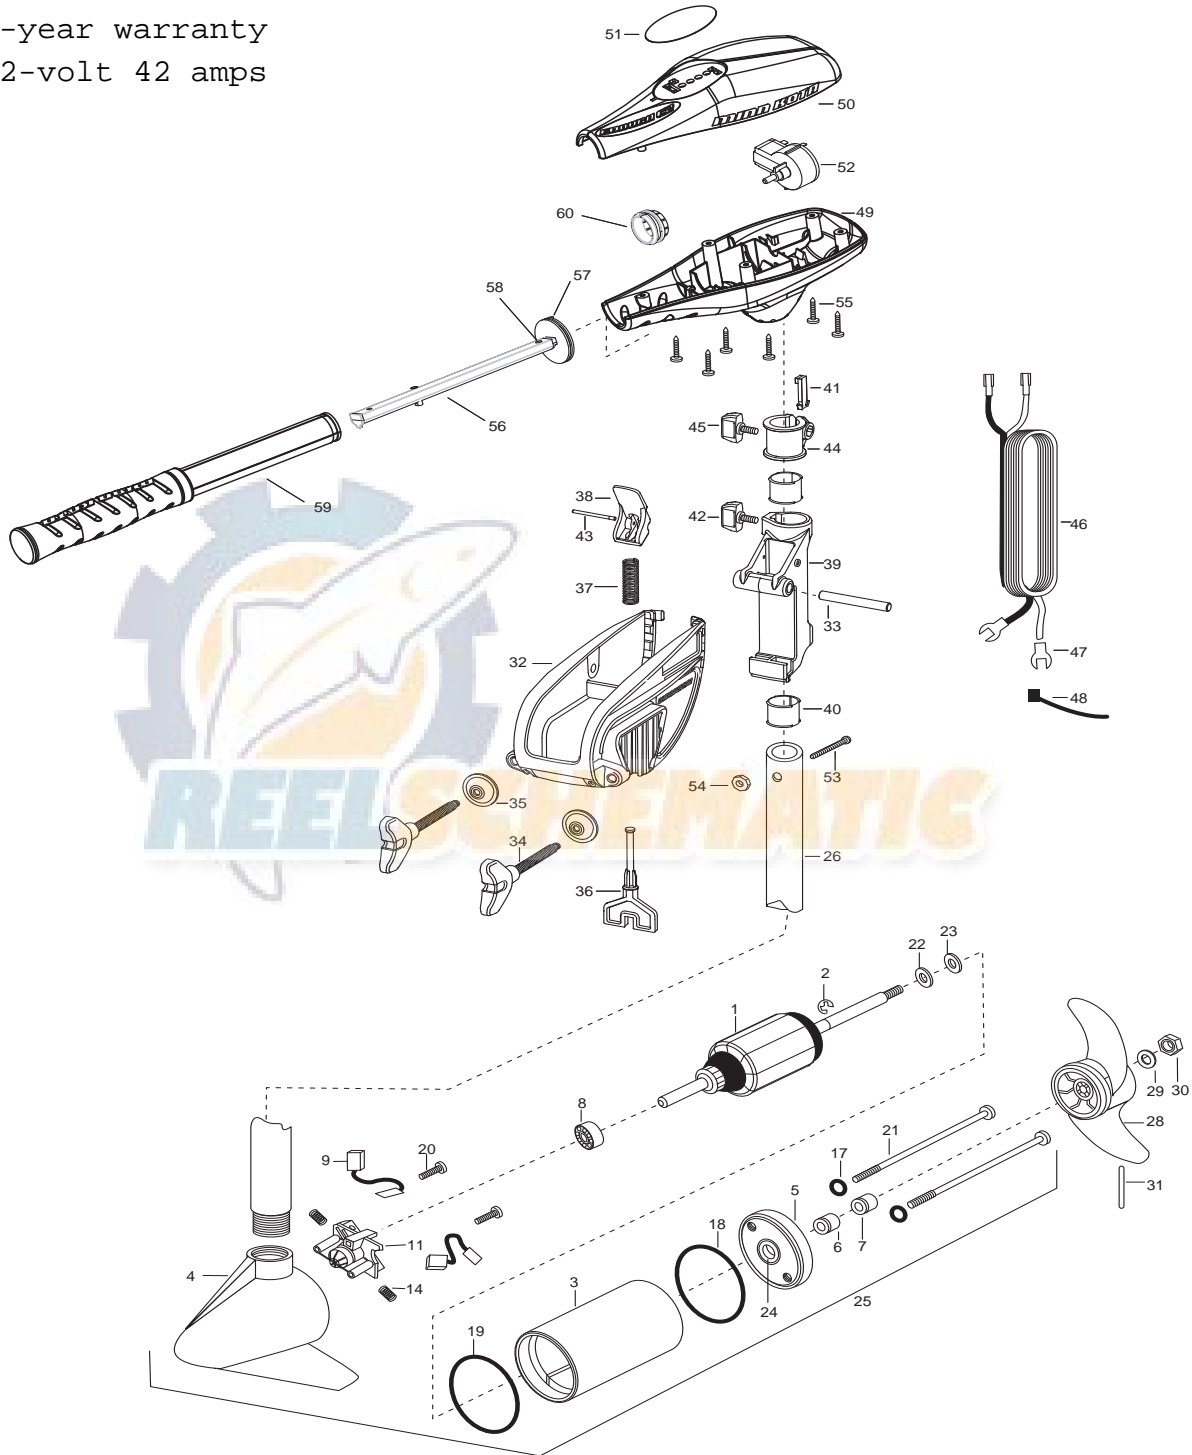

ENDURA 45 PARTS DIAGRAM

for use with "M" serial numbers

2-year warranty

12-volt 42 amps

ENDURA 45 - 36" PARTS LIST

<u>Item</u>	<u>Part Number</u>	<u>Description</u>
1	2-100-204	ARMATURE ASSEMBLY 12v 3.25
2	788-015	BALL BEARING
3	2-200-079	HOUSING ASSEMBLY CENTER 3.25 TXT
4	2-300-132	BRUSH END HOUSING ASSEMBLY 3.25 SP.CO
5	2-400-187	PLAIN END HOUSING ASSEMBLY 3.25
6	880-003	SEAL
7	880-006	SEAL W/SHIELD
8	140-010	BALL BEARING
9	188-055	BRUSH ASSEMBLY [2.EA]
11	738-030	BRUSH PLATE W/HOLDER 3.25
14	975-032	SPRING-COMPRESSION [2.EA]
17	701-007	O-RING- THRU BOLT [2.EA]
18	701-039	O-RING
19	701-041	O-RING
20	830-001	SCREW- SELF THREAD 8-32X1.7 [2.EA]
21	830-078	THRU BOLT 8-32X8.0 [2.EA]
22	990-067	WASHER- STEEL THRUST
23	990-070	WASHER- NYLATRON [2.EA]
24	144-049	FLANGE BEARING
25	2069255	MOTOR ASSEMBLY 12V 3.25 5SPC TXT
26	2032046	TUBE, COMPOSITE 36"
■	1378121	PROP W/DRIVE PIN, WASHER, NUT KIT
28	2061122	PROPELLER 3.25 HUB DIA
29	2151726	WASHER- 5/16 STD SS
30	2053101	NUT-PROP NYLOCK (MED) SS
31	2092600	PIN-DRIVE
■	2771818	BRACKET & HINGE ASSEMBLY (INCLUDES 32-41)
■	2771910	BRACKET ASSEMBLY (INCLUDES 30, 32, 33)
*32	2061910	BRACKET
33	2060510	PIN-HINGE
*34	2061300	SCREW-CLAMP [2.EA]
*35	2011710	WASHER-CLAMP SCREW [2.EA]
36	2063605	T-BAR, PLASTIC
37	2062706	SPRING- (T-BAR)